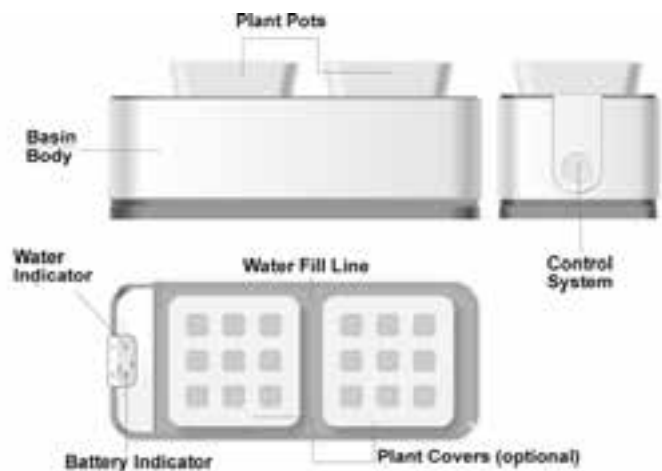

Code	Dimensions (CM)	Qty per Pack
MSG	Mini Smart Garden - Hydroponic	each